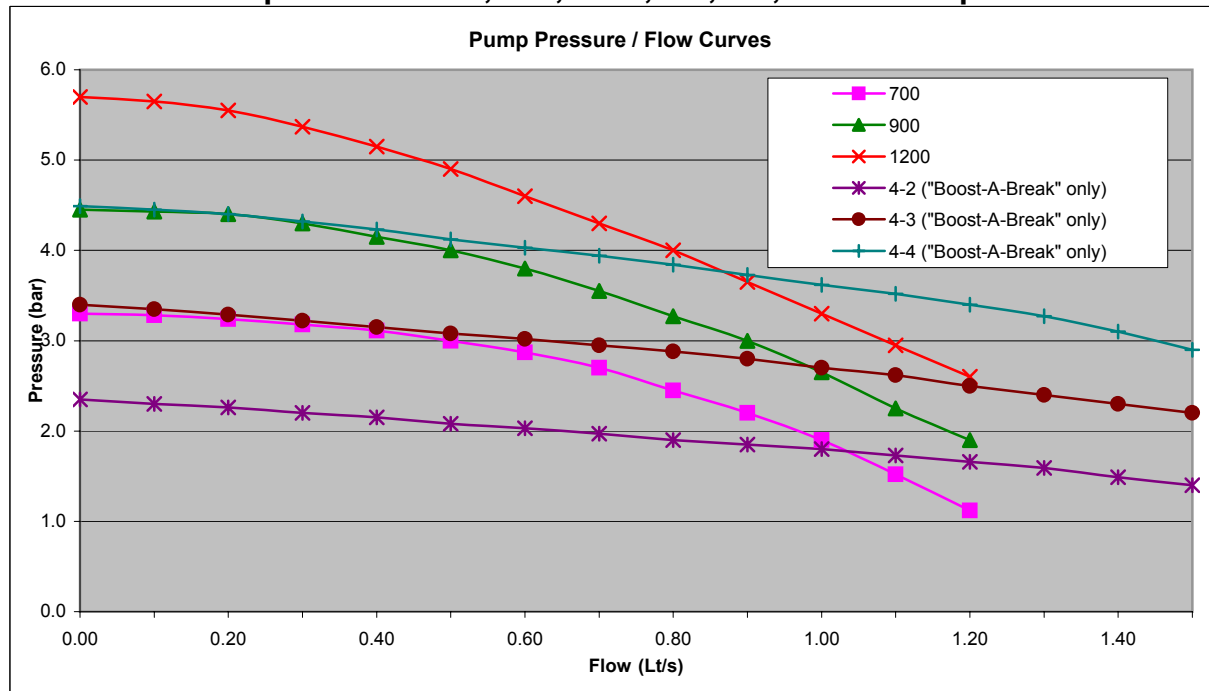

Pump Models - 700, 900, 1200, 4-2, 4-3, 4-4 Fixed Speed

ARROW VALVES LTD
 01442823123 01442823234
 info@arrowvalves.co.uk www.arrowvalves.co.uk