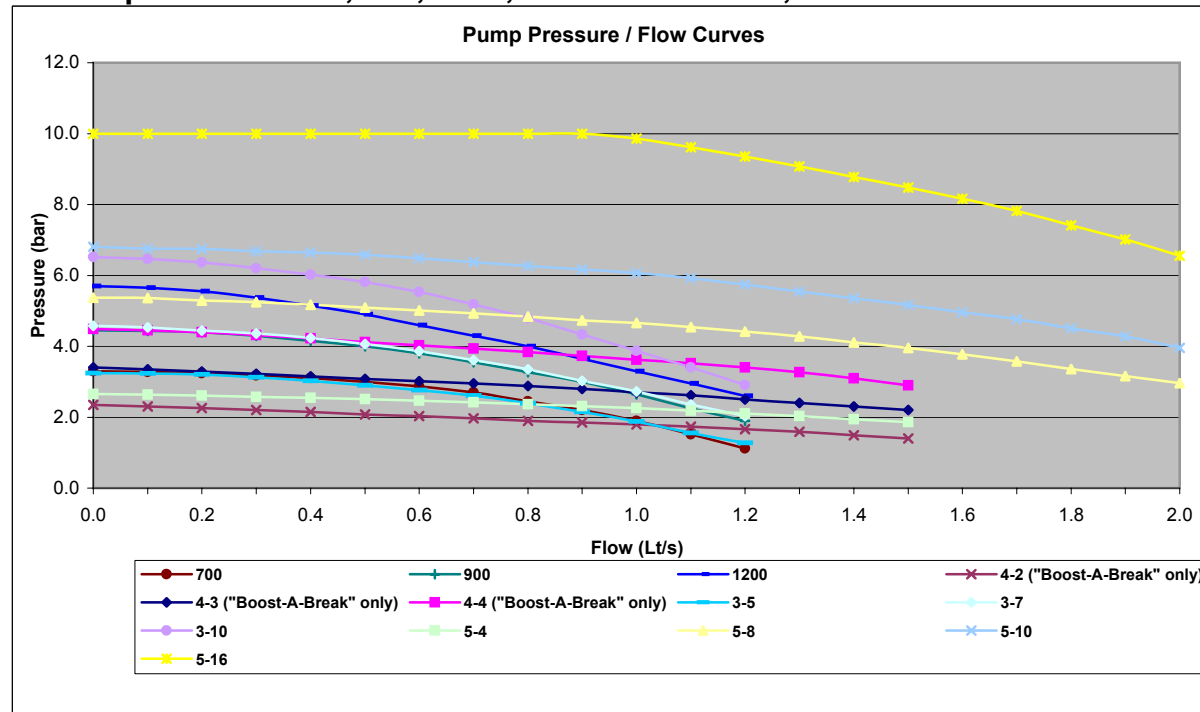

Pump Models - 700, 900, 1200, 4 Series Fixed / 3, 5 Series Variable

ARROW VALVES LTD
 01442823123 01442823234
 info@arrowvalves.co.uk www.arrowvalves.co.uk