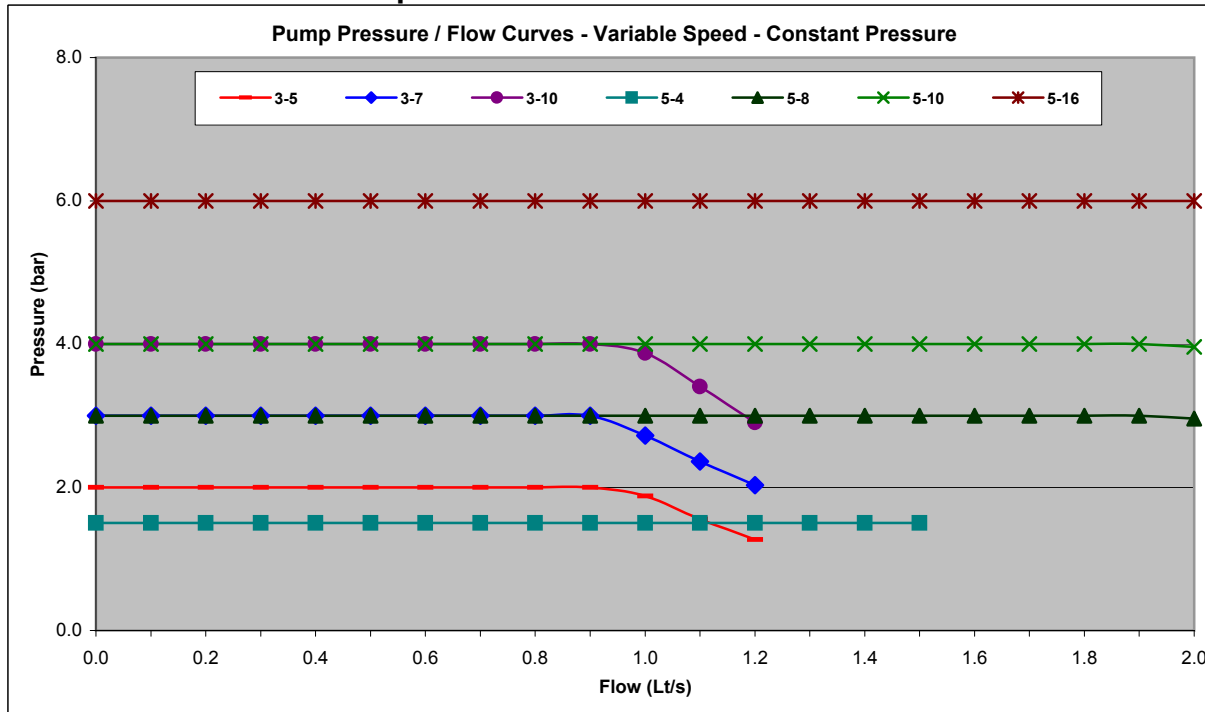

Pump Models - 3 & 5 Series Variable

ARROW VALVES LTD
 01442823123 01442823234
 info@arrowvalves.co.uk www.arrowvalves.co.uk