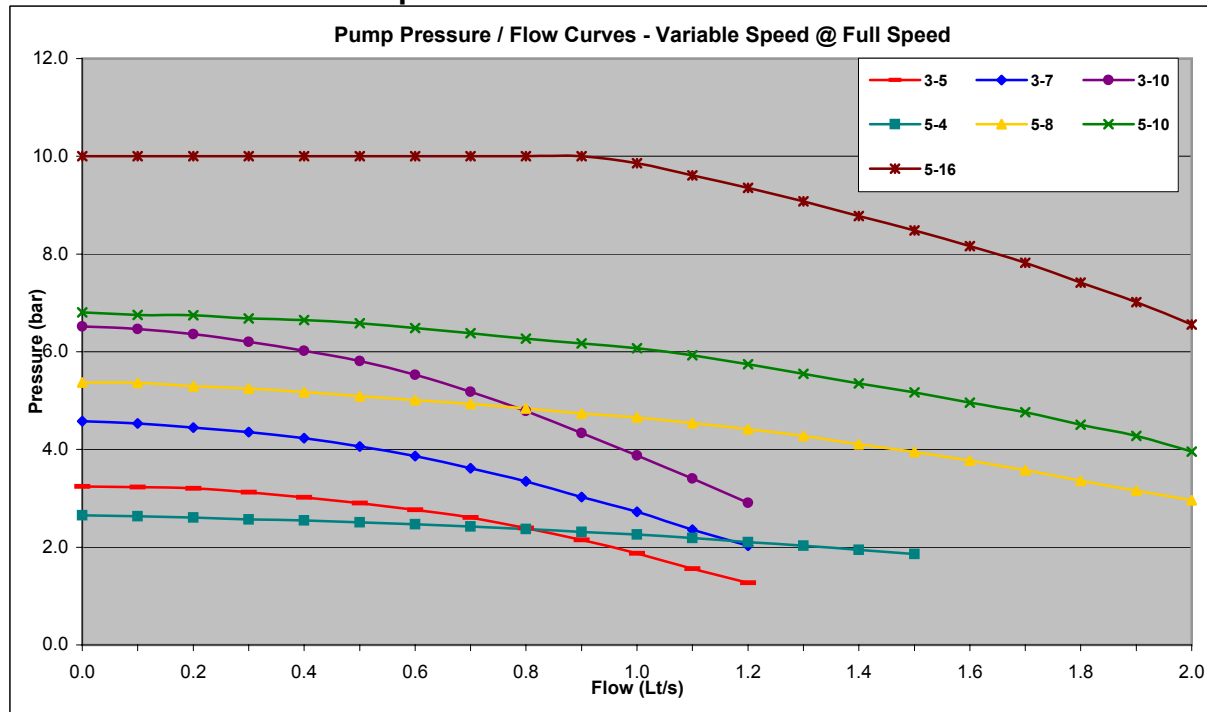

## Pump Models - 3 & 5 Series Variable

ARROW VALVES LTD  
 01442823123 01442823234  
 info@arrowvalves.co.uk www.arrowvalves.co.uk