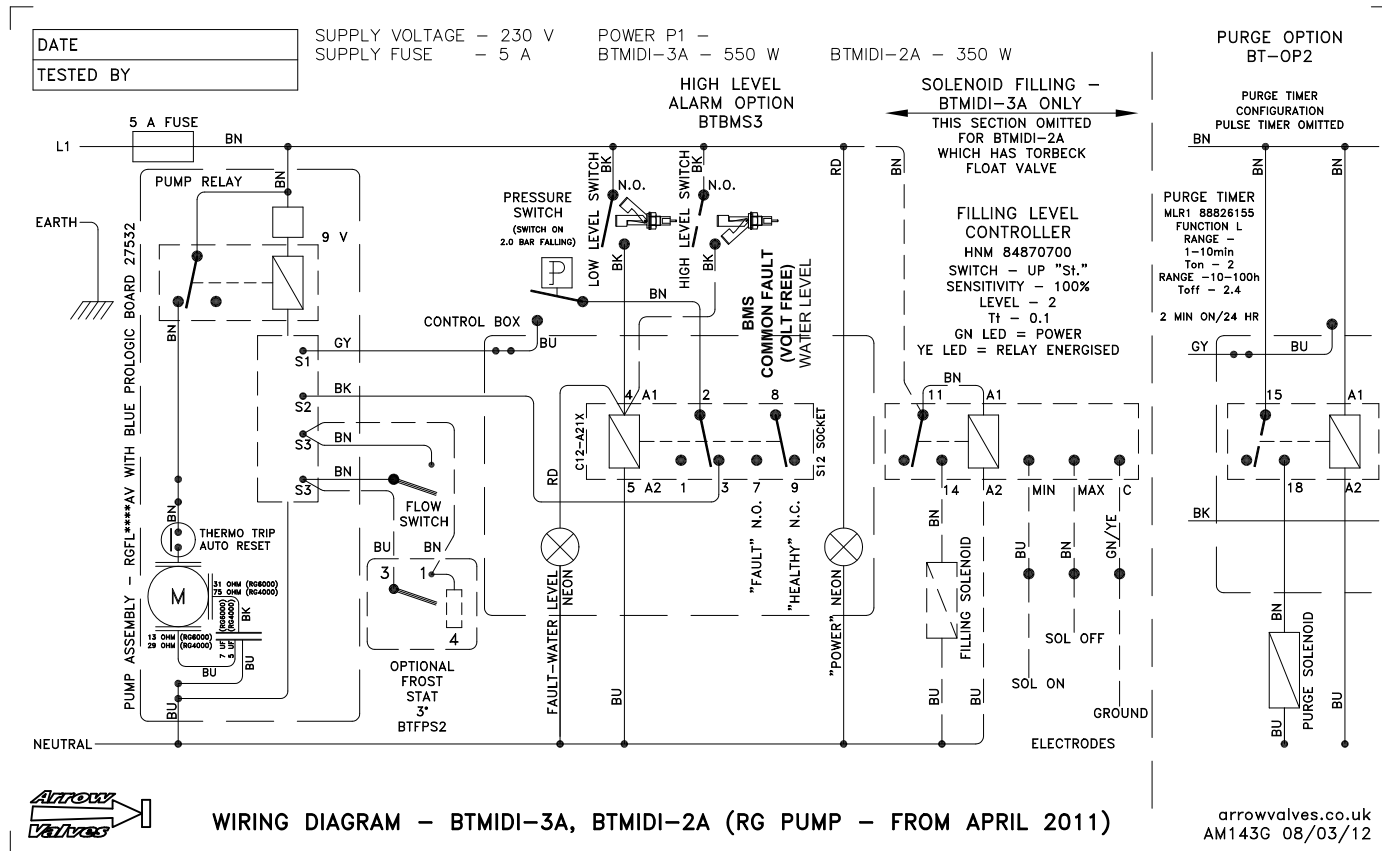

ALL DIMENSIONS IN mm

DO NOT SCALE

IF IN DOUBT ASK

3rd ANGLE PROJECTION

ARROW VALVES LTD
68 HIGH STREET
TRING HERTS
HP23 4AG
Tel: 01442 823 123 Fax: 01442 823 234
e-mail: info@arrowvalves.co.uk
web: www.arrowvalves.co.uk

TITLE: BTMIDI-3A, BTMIDI-2A WIRING DIAGRAM (RG)

DRN: SHG CHECKED BY: DATE: ©2010

This drawing is the property of Arrow Valves Ltd and must not be copied without prior written permission

MATERIAL: CARD 160 g/sqm
FINISH: SCALE: 100%
DRG No: AM143G DATE: 08/03/12